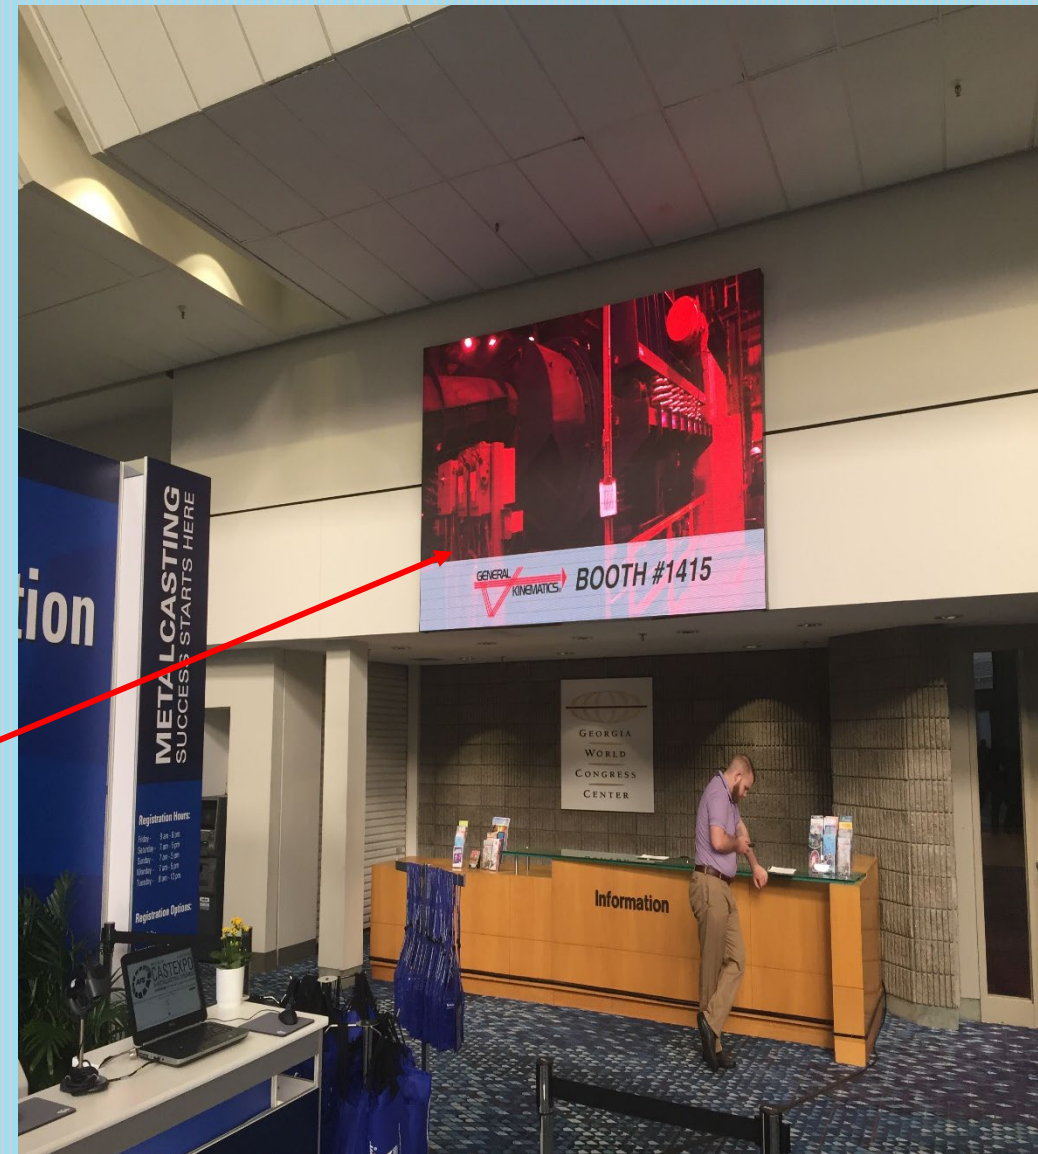

Building A LED Wall Lobby/Registration

LED Wall

CastExpo
Registration

LED Wall

Specs: 10.5' x 6.5' (1920x1080 @96 dpi JPG/MP4)

10 second loop out of 180 loop

Cost: \$1200 Available: 10

Duration of event