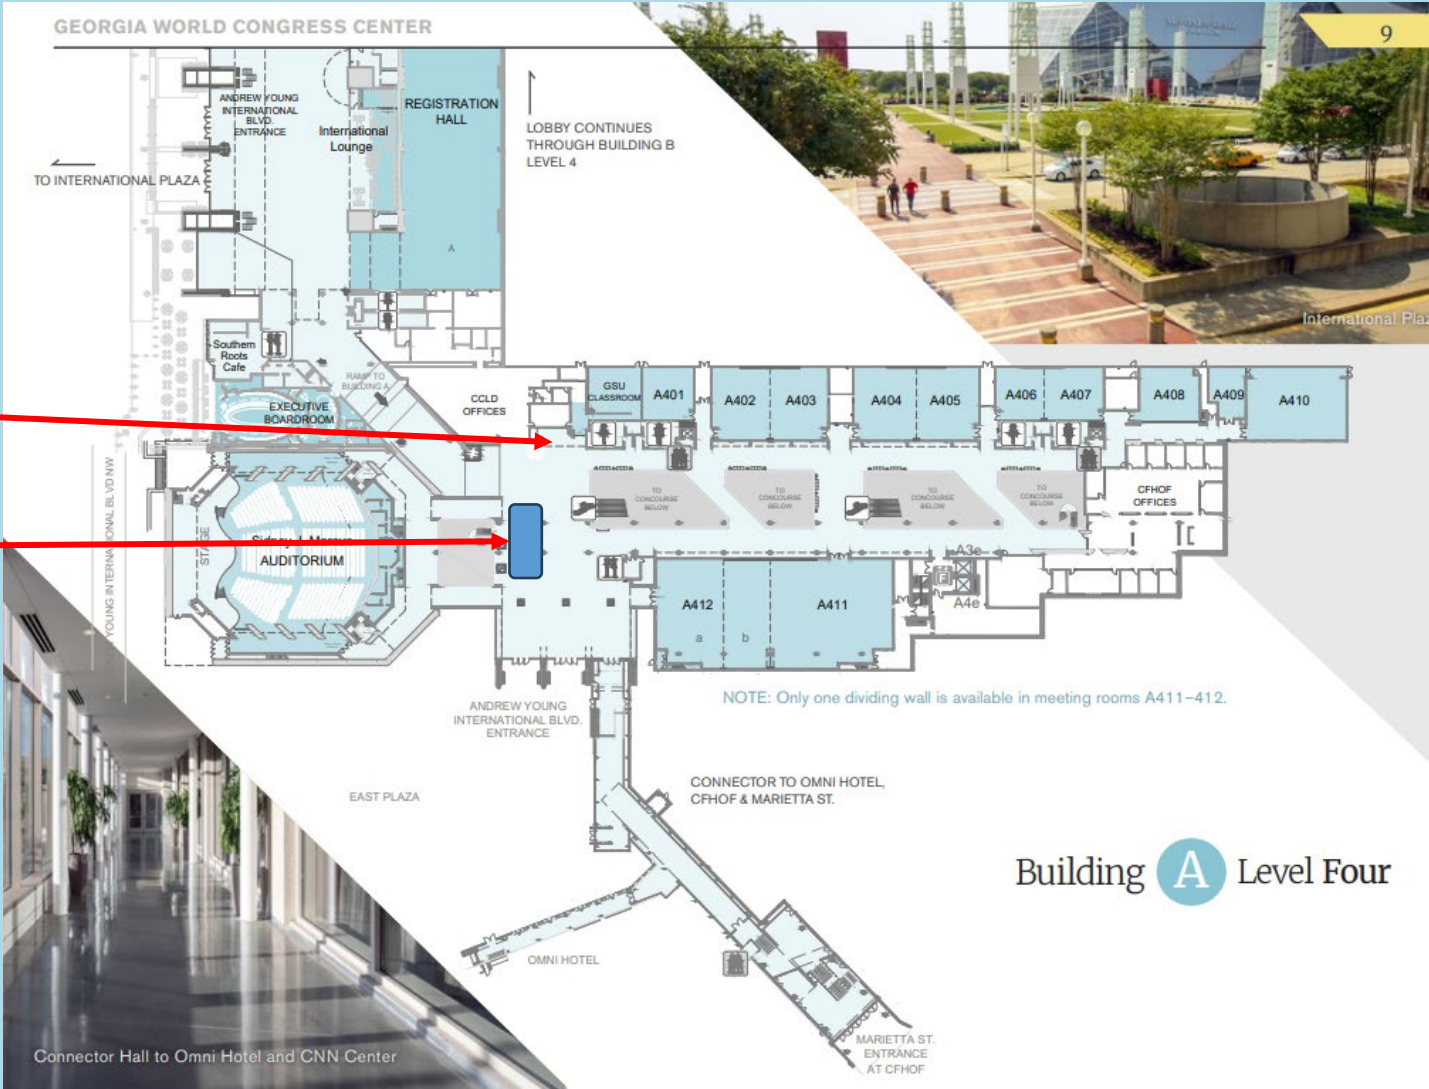

Building A LED Wall Lobby/Registration

LED Wall

CastExpo
Registration

LED Wall

Specs: 10.5' x 6.5' (1920x1080 @96 dpi JPG/MP4)

10 second loop out of 180 loop

Cost: \$1200 Available: 10

Duration of event