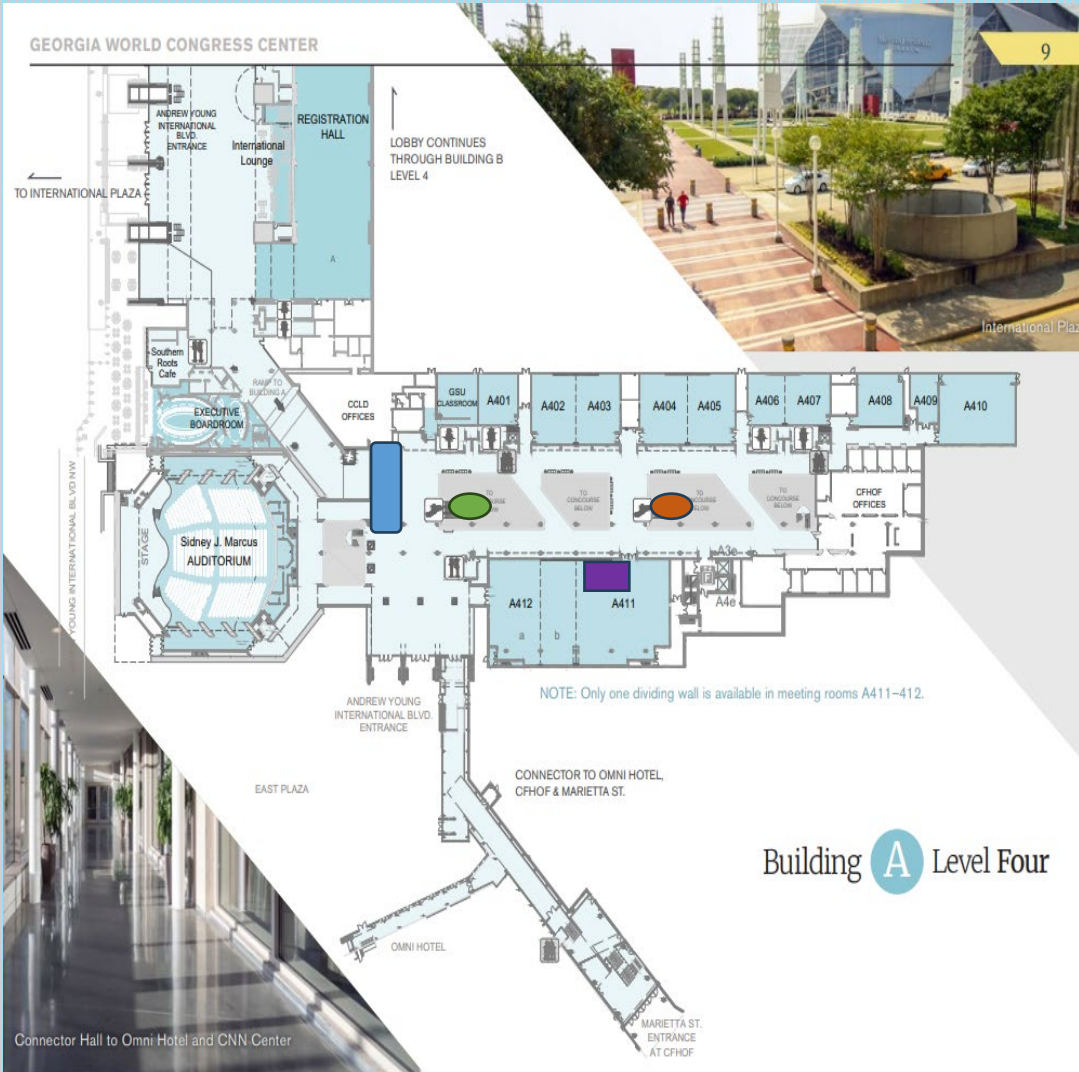

Building A

Escalator Runners

STREET LEVEL 4

Blue Box: CastExpo Registration Area

Purple Box: CastExpo Keynote Room

Green Oval (ESC1) : 1st Escalator starting at Level 4 down to Level 3

Rust Oval (ESC2): 2nd Escalator starting at Level 4 down to Level 3

TECHNICAL SESSIONS LEVEL 3

Green Oval: 1st Escalator from Level 4 ending at Level 3

Rust Oval : 2nd Escalator from Level 4 ending at Level 3

Gold Oval (ESC3): 1st Escalator starting at Level 3 down to Level 1

Gray Oval (ESC4): 2nd Escalator starting at Level 3 ending at Level 1

EXHIBIT HALL LEVEL 1

Gold Oval: 1st Escalator from Level 3 ending at Level 1

Gray Oval: 2nd Escalator from Level 3 ending at Level 1

Escalator Runners

One continuous sheet with safety-puck holes pre-cut

Building A – (One-piece 18mm PVC)

Cost: \$1900 each side **Available:** 8

Specs: 14.5 in. x 624 in.

(production, installation and removal)

Choose From: Looking Down