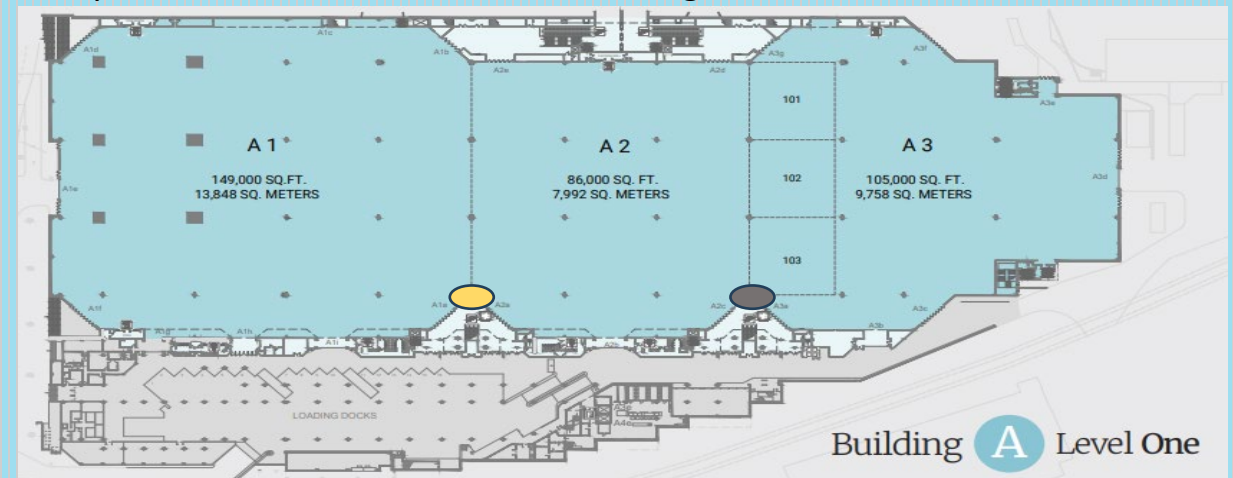

Gray Oval (ESC4): 2nd Escalator starting at Level 3 ending at Level 1

EXHIBIT HALL LEVEL 1

Gold Oval: 1st Escalator from Level 3 ending at Level 1

Gray Oval: 2nd Escalator from Level 3 ending at Level 1

Escalator Runners

One continuous sheet with safety-puck holes pre-cut

Building A – (One-piece 18mm PVC)

Cost: \$1900 each side **Available:** 8

Specs: 14.5 in. x 624 in.

(production, installation and removal)

Choose From: Looking Down

ESC1 (Right or Left going down)

ESC2 (Right or Left going down)

ESC3 (Right Left going down)

ESC4 (Right or Left going down)