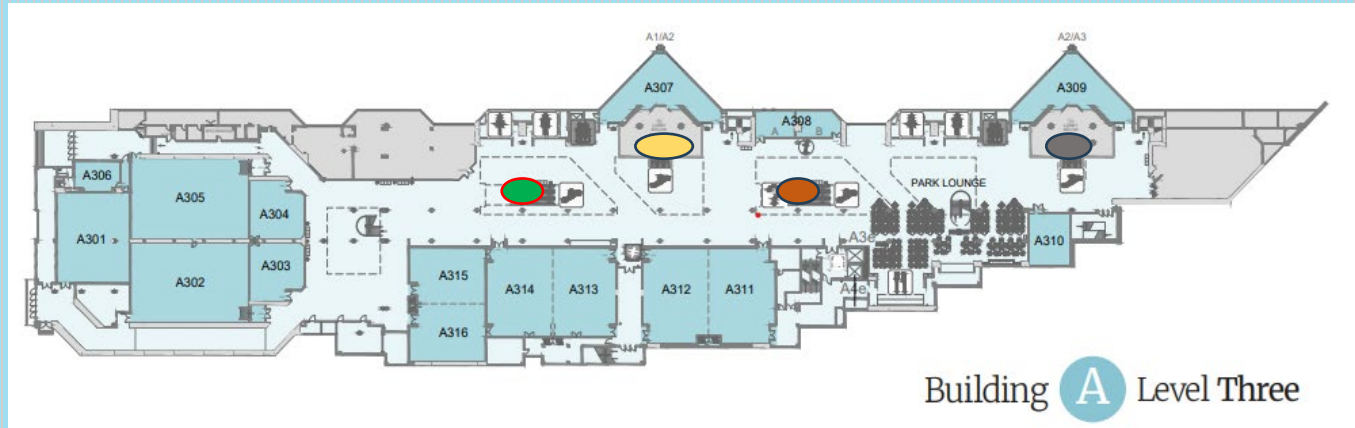

TECHNICAL SESSIONS LEVEL 3

Green Oval: 1st Escalator from Level 4 ending at Level 3

Rust Oval : 2nd Escalator from Level 4 ending at Level 3

Gold Oval (ESC3): 1st Escalator starting at Level 3 down to Level 1

Gray Oval (ESC4): 2nd Escalator starting at Level 3 ending at Level 1

EXHIBIT HALL LEVEL 1

Gold Oval: 1st Escalator from Level 3 ending at Level 1

Gray Oval: 2nd Escalator from Level 3 ending at Level 1

Escalator Runners

One continuous sheet with safety-puck holes pre-cut

Building A – (One-piece 18mm PVC)

Cost: \$1900 each side **Available:** 8

Specs: 14.5 in. x 624 in.

(production, installation and removal)

Choose From: Looking Down

ESC1 (Right or Left going down)

ESC2 (Right or Left going down)

ESC3 (Right Left going down)

ESC4 (Right or Left going down)