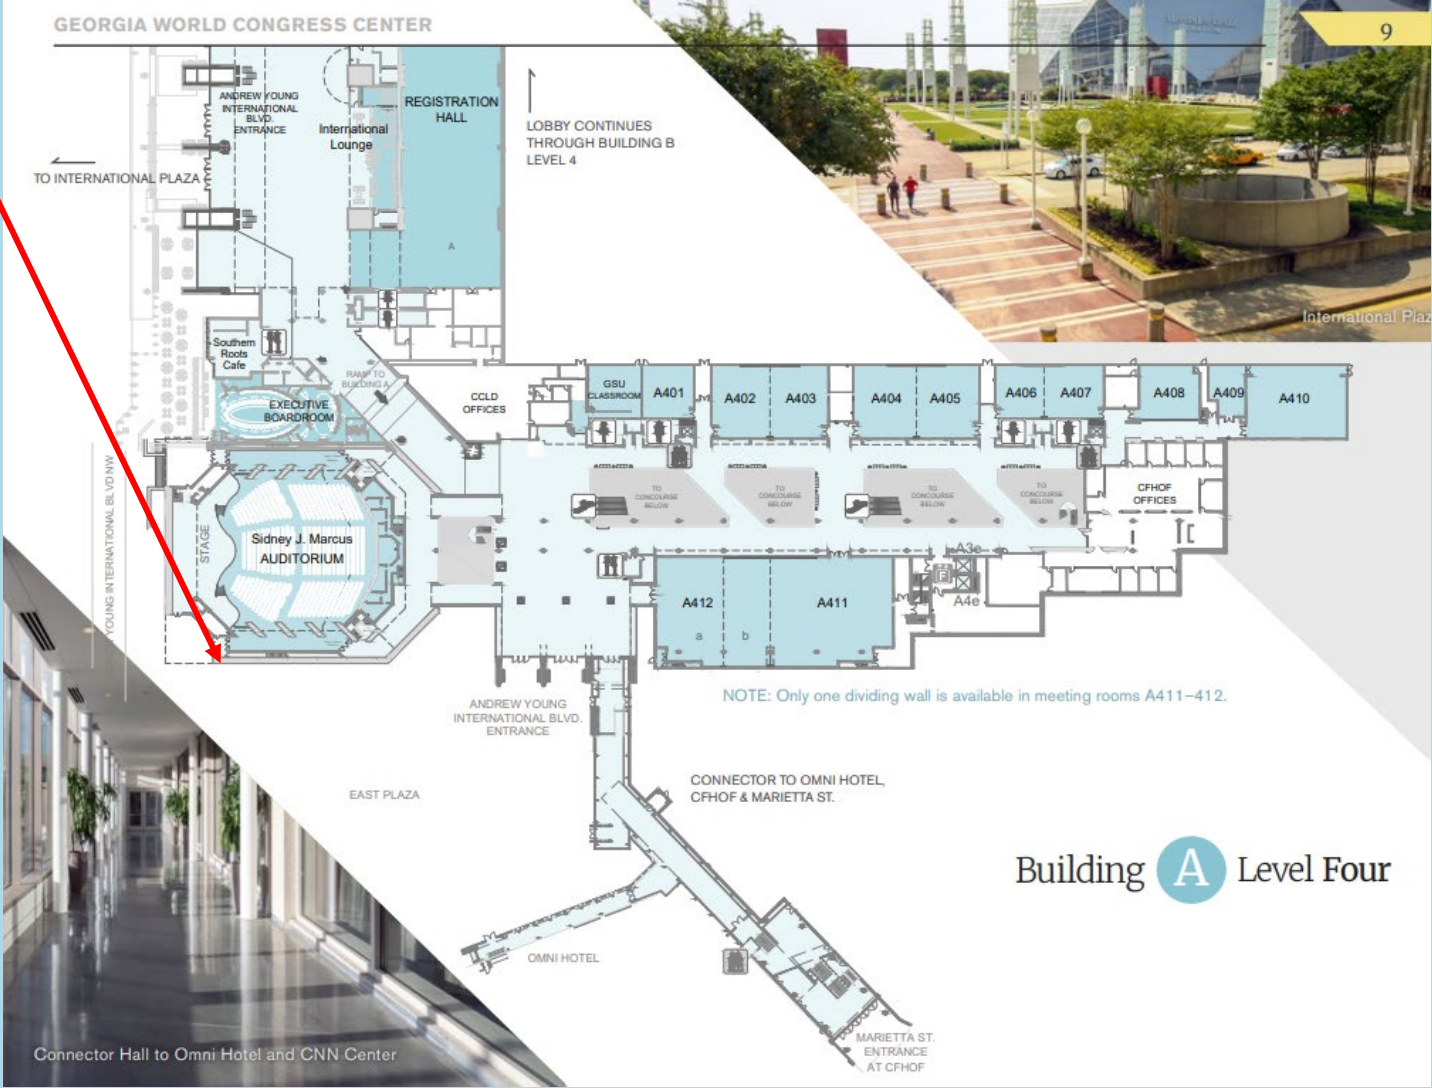

# **Building A East Plaza Outdoor Digital Billboard**

# East Plaza Digital Outdoor Billboard

## East Plaza Billboard (Building A)

Side of Building A 48' x 14'

Specs: (900x240 @96dpi JPG/MP4)

10 seconds loop for duration of event out of 120 loop

**Cost: \$1750 Available: 4**