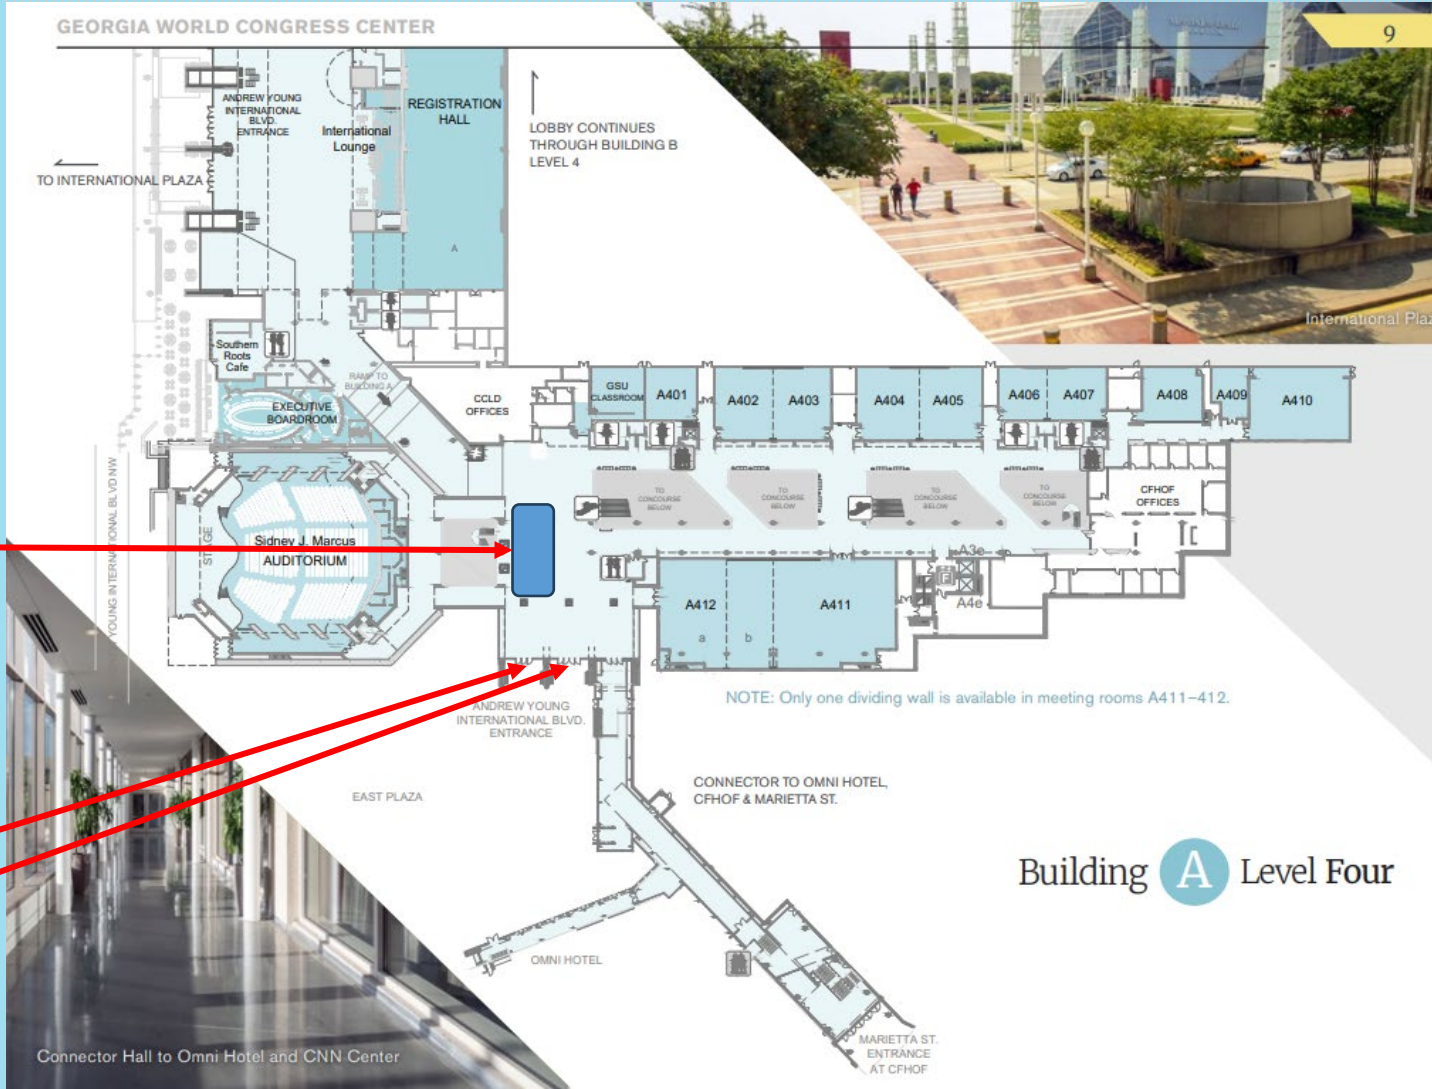

# Building A Door Clings

CastExpo  
Registration

East Plaza Door  
Clings on doors  
into Registration  
from Hotels

## Door Clings on Building A doors from East Plaza

### Entrance to Registration

Specs: 24" x 24" (Double-Sided)

Cost: \$300 each door Available: 7  
(production, install, removal)