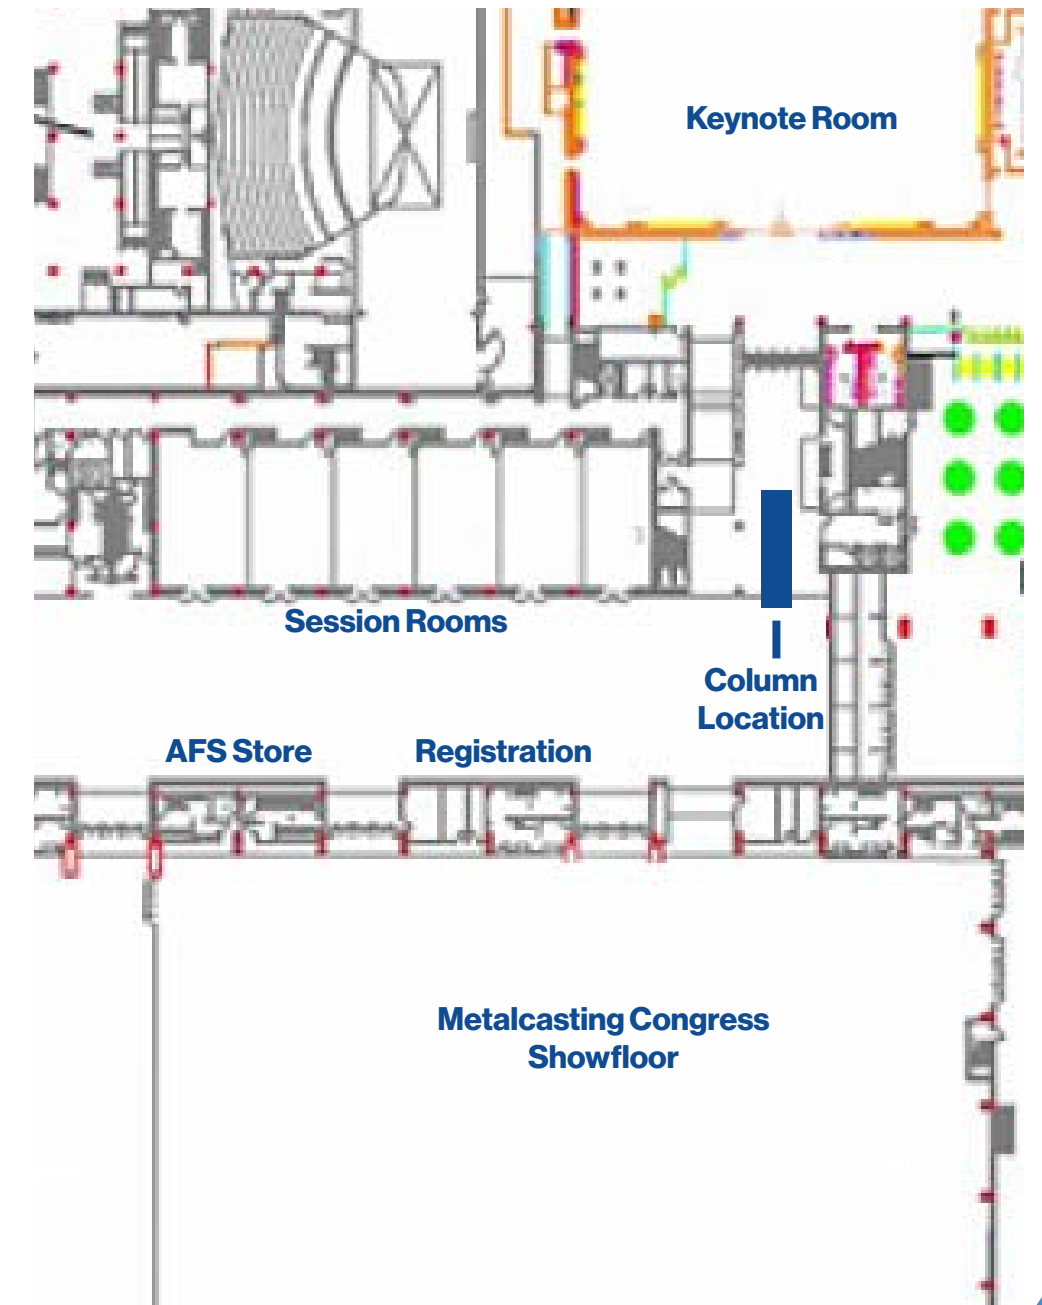

Specifications:

Overall size 33.6" w x 77.4" h includes installation/removal (art created by customer and template will be provided upon sale)

Inventory:

10 are available

SWF-R (*right side going to the DeVos Center, double sided*)

Inventory:

3 are available

PB-3A

PB-3B

PB-3C

Price:

\$1,000 each column

Grand Gallery “Whalebone” Structure Signage

Whalebone structure beams are available to highlight your messaging. You can choose between West or East facing. These are located in the main hallway between the AFS Technical Sessions meeting rooms (on the left) and the tradeshow floor (on the right in Halls B&C).

Specifications:

38.75”w x 103.2”h, printed on 4mm thick corrugated plastic. Includes production, installation, and removal (art created by customer and template will be provided upon sale)

Inventory:

14 are available